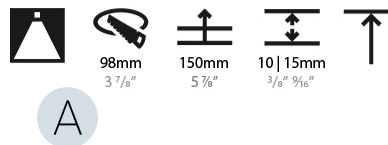

GENERAL

Series: Bioniq
 Subseries: Bioniq Round Deep
 Brand: Prolicht
 Division: Architectural
 Mounting Type: Recessed
 Mounting Location: Ceiling
 Subcategory: Downlight

PHYSICAL

Shape: Round
 Diameter (mm): 107
 Diameter (in): 4 3/16
 Height (mm): 130
 Height (in): 5 1/8
 Ceiling Thickness (mm): 10 / 12.5 / 15
 Ceiling Thickness (in): 3/8 or 1/2 or 9/16
 Min. Recessing Depth (mm): 150
 Min. Recessing Depth (in): 5 7/8
 Light Distribution: Downlight
 Weight (kg): 0.506
 Weight (lbs): 1.12
 Fixture Finish: SSR / BKV / CWI / CRY / HAB / LAG / UFT / ITA / RUA / RUR / MIC / FTG / MYG / TWT / LOD / PUS / FRO / FUP / KIA / POP / BLS / SPG / MEY / GOH / GUM / CHC / COM / ABZ / JAG / OBR / MOS / ROR
 Fixture Material: Aluminum Die Cast
 Cut-out Measurements: 98mm / 3 7/8"

LED

Number of LEDs: 1
 Color Temperature (°K): Warm Dim
 Max. Delivered Lumen (lm): 760
 Nominal Lumen (lm): 1140
 CRI: >90 CRI

OPTICAL

Reflector: 20 / 40 / 60

RATINGS AND CERTIFICATIONS

Certified By: Certified for North American Standards
 IP rating: IP20

GENERAL

Series: Bioniq
 Subseries: Bioniq Square Adjustable
 Brand: Prolicht
 Division: Architectural
 Mounting Type: Recessed
 Mounting Location: Ceiling
 Subcategory: Downlight

PHYSICAL

Shape: Square
 Length (mm): 119
 Length (in): 4 ¹¹/₁₆
 Width (mm): 119
 Width (in): 4 ¹¹/₁₆
 Depth (mm): 132
 Depth (in): 5 ³/₁₆
 Min. Recessing Depth (mm): 150
 Min. Recessing Depth (in): 5 ⁷/₈
 Light Distribution: Adjustable / Downlight
 Weight (kg): 0.544
 Weight (lbs): 1.2
 Fixture Finish: SSR / BKV / CWI / CRY / HAB / LAG / UFT / ITA / RUA / RUR / MIC / FTG / MYG / TWT / LOD / PUS / FRO / FUP / KIA / POP / BLS / SPG / MEY / GOH / GUM / CHC / COM / ABZ / JAG / OBR / MOS / ROR
 Fixture Material: Aluminum Die Cast
 Cut-out Measurements: 114mm / 4 1/2" x 114mm / 4 1/2"